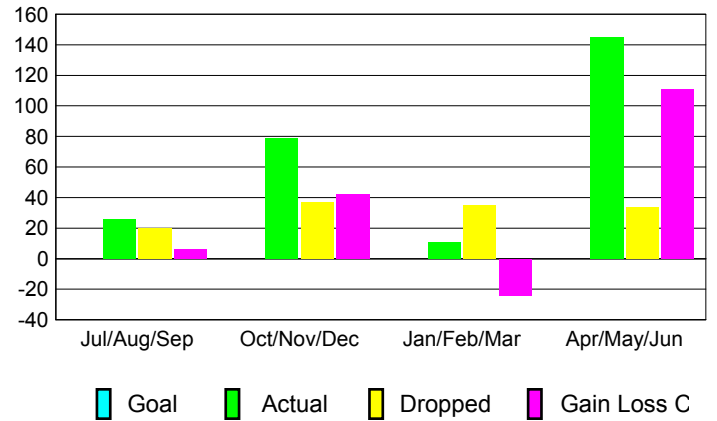

GMT: **Ricardo Shoiti Komatsu**

Location: **BRAZIL**

GMT CA: **3**

CLUBS

Month	New Club Goal	Actual New Clubs	Actual Dropped Clubs	Gain/Loss of Clubs
2012-2013				
Jul/Aug/Sep		0	0	0
Oct/Nov/Dec		0	0	0
Jan/Feb/Mar		0	0	0
Apr/May/June		2	0	2
Totals		2	0	2

Club Results 2012-2013
Goal, New, Dropped, Gain/Loss

YTD Status Quo Clubs 2012-2013

Status Quo Clubs Compared to Status Quo Members

Club Gain/Loss 2012-2013

MEMBERSHIP

Month	Net Memb Goal	Actual New Memb	Actual Dropped Memb	Gain/Loss of Memb
2012-2013				
Jul/Aug/Sep		26	20	6
Oct/Nov/Dec		79	37	42
Jan/Feb/Mar		11	35	-24
Apr/May/June		145	34	111
Totals		261	126	135

Membership Results 2012-2013
Goal, New, Dropped, Gain/Loss

Gender Comparison 2012-2013

Membership Gain/Loss 2012-2013