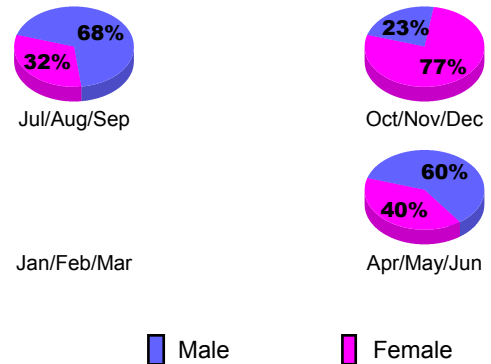

Club Results 2012-2013
Goal, New, Dropped, Gain/Loss

YTD Status Quo Clubs 2012-2013

Status Quo Clubs Compared to Status Quo Members

Club Gain/Loss 2012-2013

MEMBERSHIP

Month	Net Memb Goal	Actual New Memb	Actual Dropped Memb	Gain/Loss of Memb
2012-2013				
Jul/Aug/Sep		26	20	6
Oct/Nov/Dec		79	37	42
Jan/Feb/Mar		11	35	-24
Apr/May/June		145	34	111
Totals		261	126	135

Membership Results 2012-2013
Goal, New, Dropped, Gain/Loss

Gender Comparison 2012-2013

Membership Gain/Loss 2012-2013