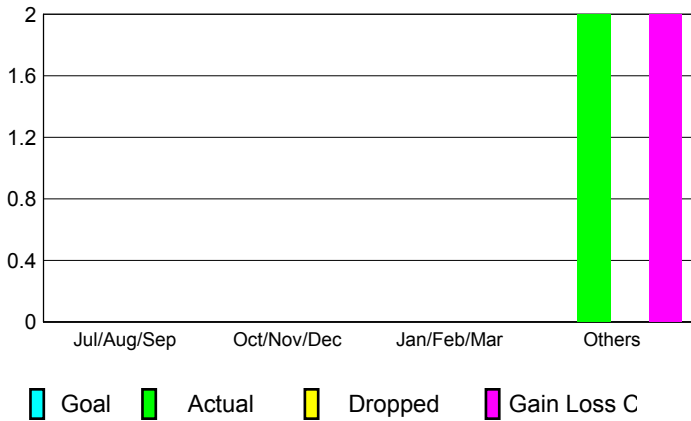

GMT: **Ricardo Shoiti Komatsu**

Location: **BRAZIL**

GMT CA: **3**

CLUBS

Month	New Club Goal	Actual New Clubs	Actual Dropped Clubs	Gain/Loss of Clubs
2012-2013				
Jul/Aug/Sep		0	0	0
Oct/Nov/Dec		0	0	0
Jan/Feb/Mar		0	0	0
Apr/May/June		2	0	2
Totals		2	0	2

Club Results 2012-2013
Goal, New, Dropped, Gain/Loss

YTD Status Quo Clubs 2012-2013

Status Quo Clubs Compared to Status Quo Members

Club Gain/Loss 2012-2013

MEMBERSHIP

Month	Net Memb Goal	Actual New Memb	Actual Dropped Memb	Gain/Loss of Memb
2012-2013				
Jul/Aug/Sep		26	20	6
Oct/Nov/Dec		79	37	42
Jan/Feb/Mar		11	35	-24
Apr/May/June		145	34	111
Totals		261	126	135